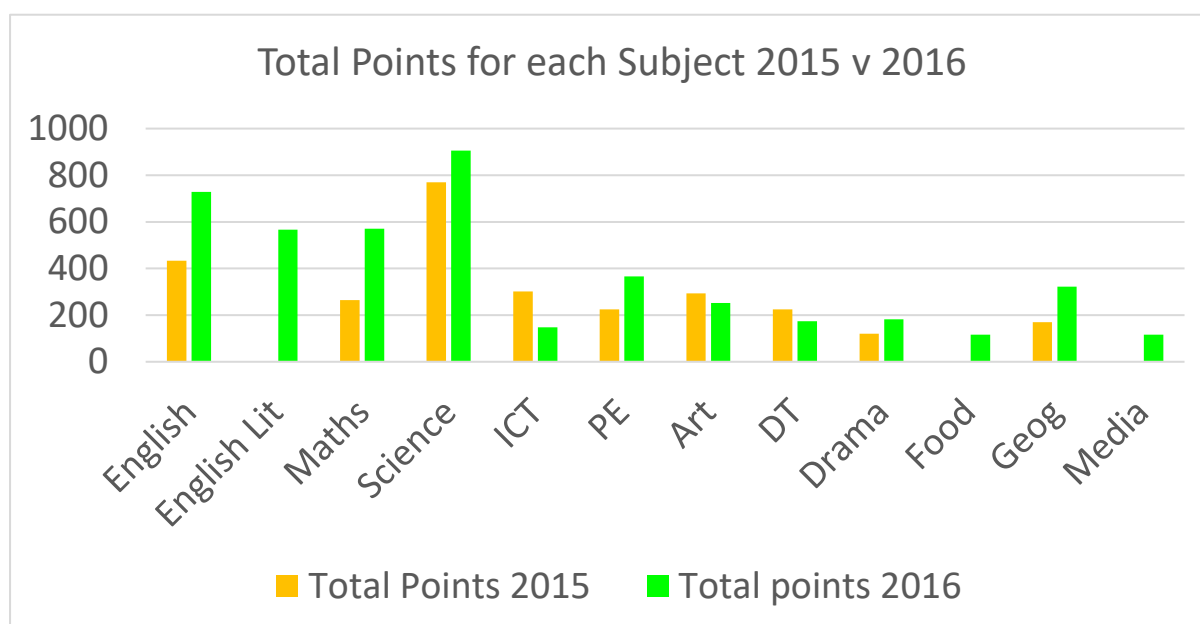

## Summer 2016 KS4 Attainment

- In 2014: 93% of students achieved at least 1 GCSE or equiv.; in 2015 and 2016, this was **100% of students**
- In 2014: the average number of GCSE or equivalents achieved was 2.9; in 2015: 4.6 and **in 2016: 5.0**
- In 2014: 14% of all students in Yr 11 achieved 5 or more GCSEs or equivalent; in 2015: 38% and **in 2016: 59%**
- In 2014: 32% of all students achieved English GCSE; in 2015: 65% and **in 2016: 69%**
- In 2014: 43% students achieved Maths GCSE; in 2015: 46% and **in 2016: 44%**
- **For the first time, we entered many students for English Literature and 72% achieved this GCSE**